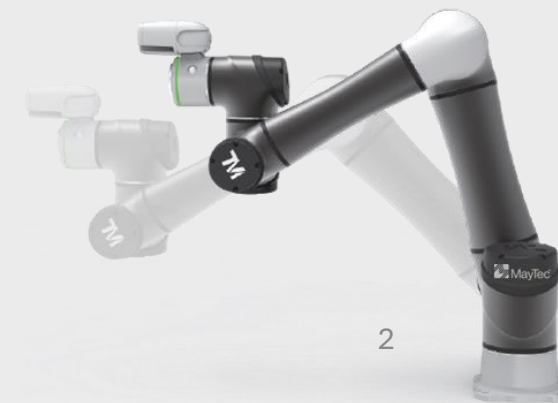

Extended Warranty Program (Overview)

Point of purchase	Standard warranty	Extend warranty (+12)	Extended warranty (+24)	Notes
	24 months	24+ 12 months	24+ 12+12 months	
Purchase warranty together with the robot (piece/excluding VAT)		MT5S/MT7S:		Purchase of extended warranty 1, together with the delivery of the robot
		MT12S/MT14S:		
warranty after delivery of the robot (piece/excluding VAT)		MT5S/MT7S: $		Purchase of extended warranty 1, after the robot was delivered. (You must be in the standard warranty, to purchase the extended warranty 1)
		MT12S/MT14S:		
Purchase warranty together with the robot (piece/excluding VAT)		MT5S/MT7S:		Purchase of extended warranty 2, together with the delivery of the robot
		MT12S/MT14S:		
warranty after delivery of the robot (piece/excluding VAT)		MT5S/MT7S:		Purchase of extended warranty 2, after the robot was delivered (You must be in the standard warranty, to purchase a warranty extension 2)
		MT12S/MT14S:		
warranty after delivery of the robot (piece/excluding VAT)			MT5S/MT7S: $2400	After purchasing the extended warranty 1, you can purchase the warranty extension 2 (You must be in warranty extension 1, to purchase the extended warranty 2)
			MT12S/MT14S: $3300	

A warranty you can count on !